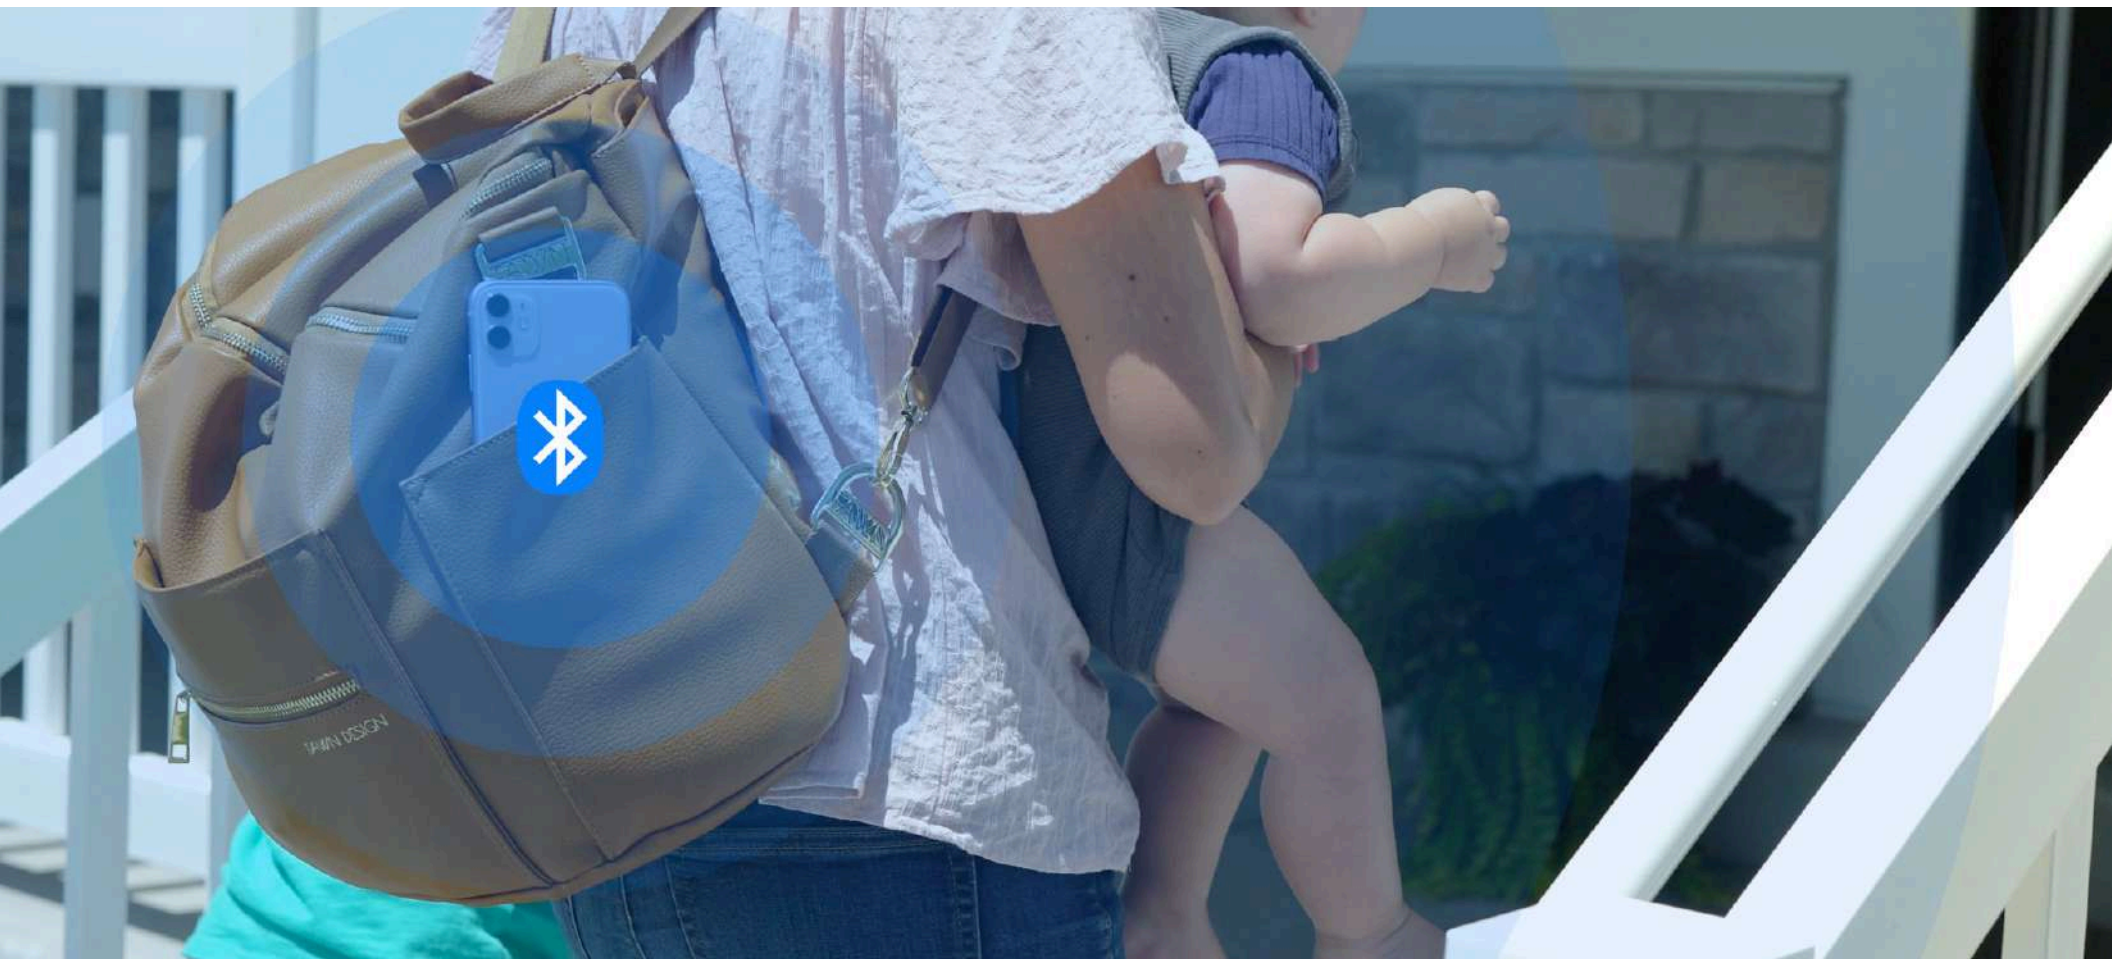

"Alexa, arm my
security system"

"Google, tell
alarm.com to lock
my front door"

"Hey Siri, run my
leaving scene"

Mobile control allows you to arm the security system, lock doors, view cameras, and receive notifications and alerts from your smartphone

View indoor, outdoor, and doorbell cameras from anywhere!

Set **automation rules** such as, "when I leave my geofence, arm my security system, lock my front door, and adjust my thermostat."

Make your **home smart** with **rules** such as, "when door left open, adjust thermostat" or "turn exterior lights on at sunset"