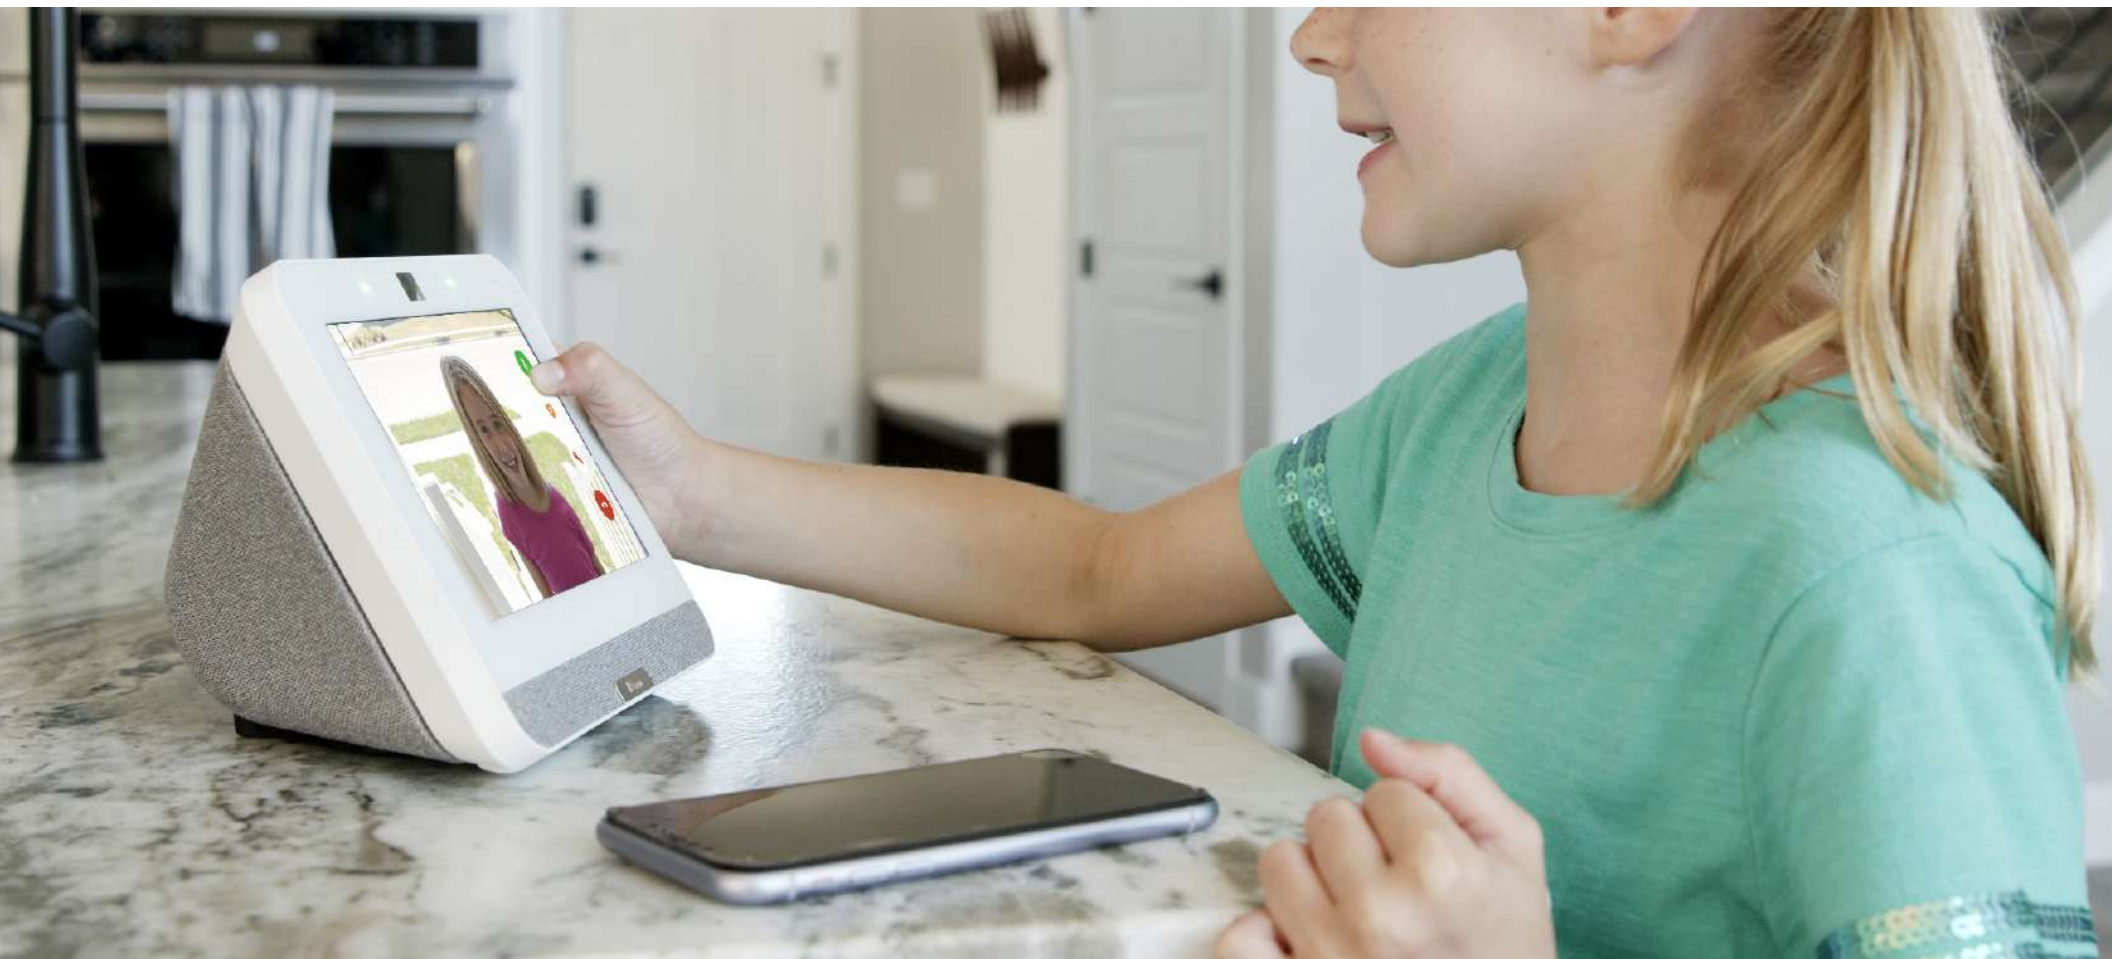

"Alexa, arm my
security system"

"Google, tell
alarm.com to lock
my front door"

"Hey Siri, run my
leaving scene"

Mobile control allows you to arm the security system, lock doors, view cameras, and receive notifications and alerts from your smartphone

View indoor, outdoor, and doorbell cameras from anywhere!

Set **automation rules** such as, "when I leave my geofence, arm my security system, lock my front door, and adjust my thermostat."

Make your **home smart** with **rules** such as, "when door left open, adjust thermostat" or "turn exterior lights on at sunset"

Pair up to 5
smartphones with
the IQ Panel

When system
armed in "Away"
mode, coming
home disarms
security system
automatically

Create smart rules
to unlock doors,
adjust the
thermostat, turn on
lights

Secure, Encrypted,
and Individually
Authenticated