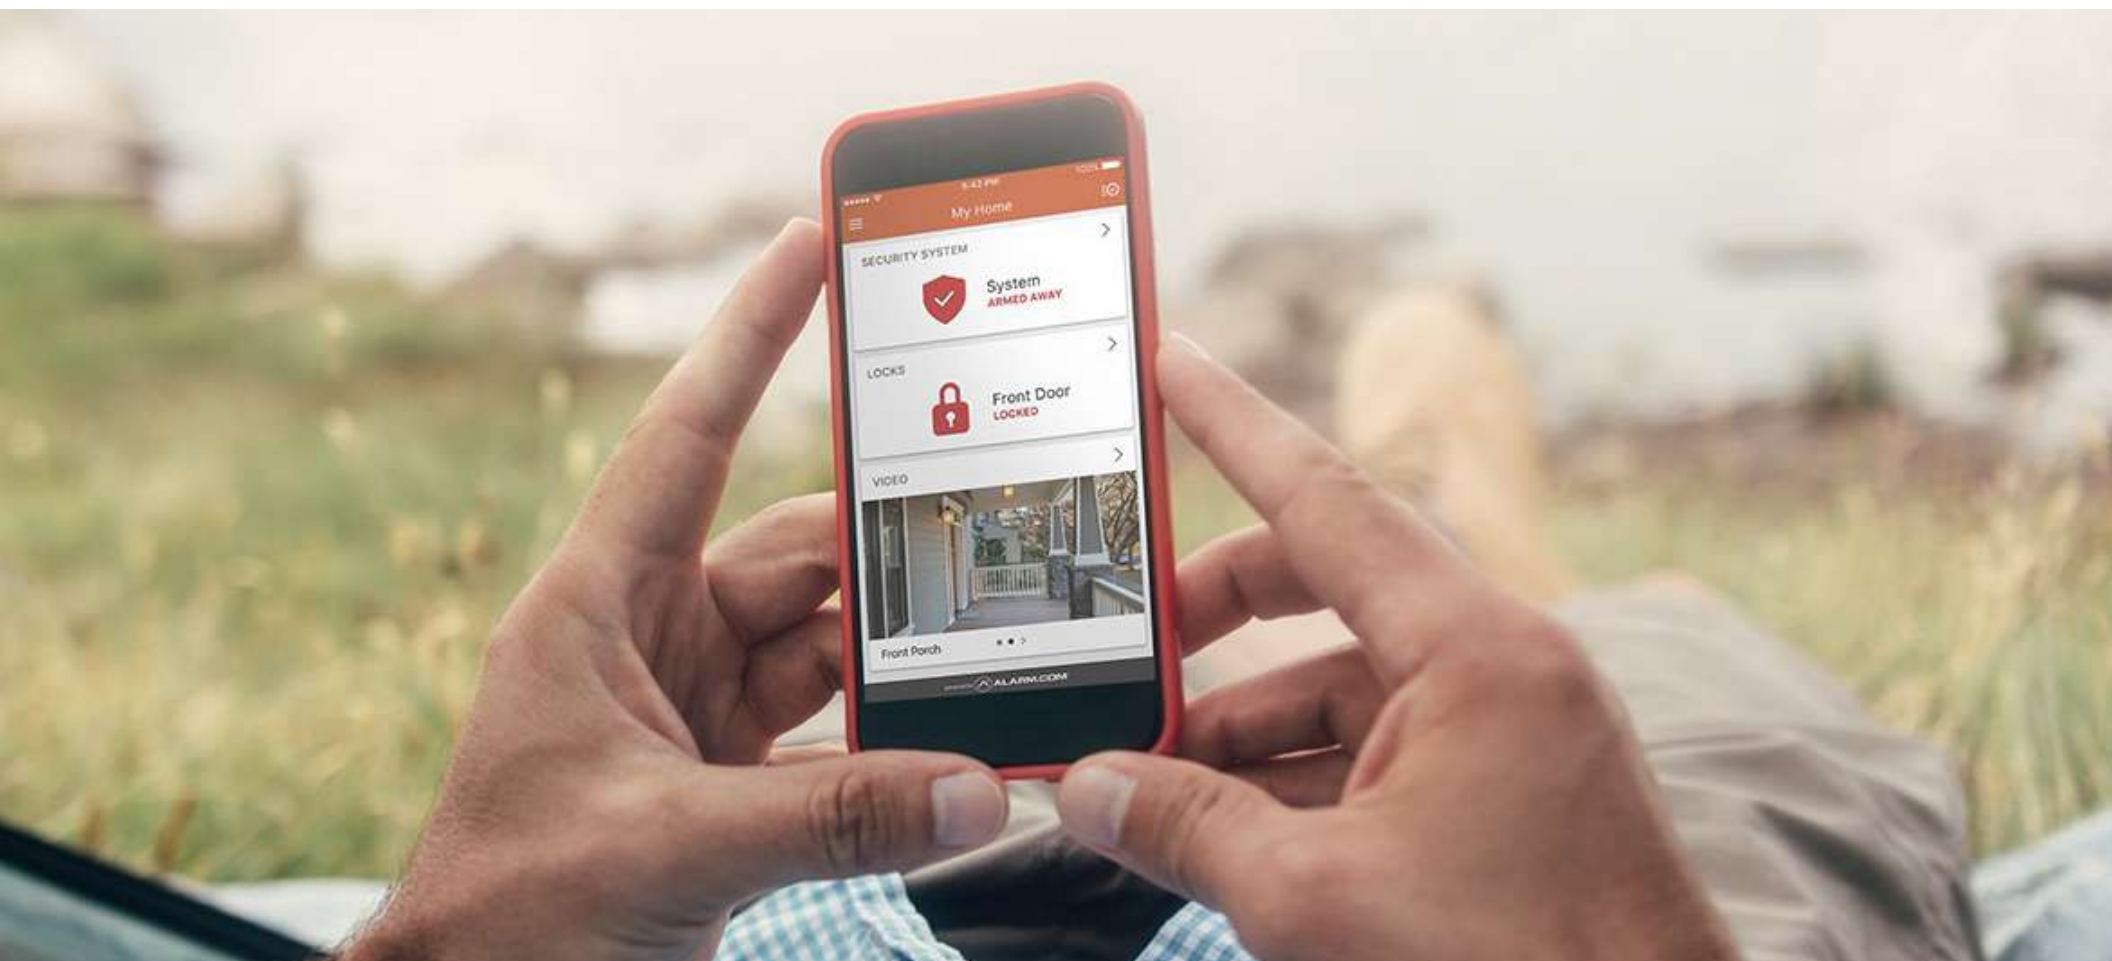

Uses IQ Panel's four 4-watt speakers for **excellent sound**

Take **music Streaming** to the next level with the IQ Base

Clearer and louder voice text-to-speech

Compatible with
Amazon Echo,
Google Home and
iPhone devices

"Alexa, arm my
security system"

"Google, tell
alarm.com to lock
my front door"

"Hey Siri, run my
leaving scene"

Mobile control allows you to arm the security system, lock doors, view cameras, and receive notifications and alerts from your smartphone

View indoor, outdoor, and doorbell cameras from anywhere!

Set **automation rules** such as, "when I leave my geofence, arm my security system, lock my front door, and adjust my thermostat."

Make your **home smart** with **rules** such as, "when door left open, adjust thermostat" or "turn exterior lights on at sunset"