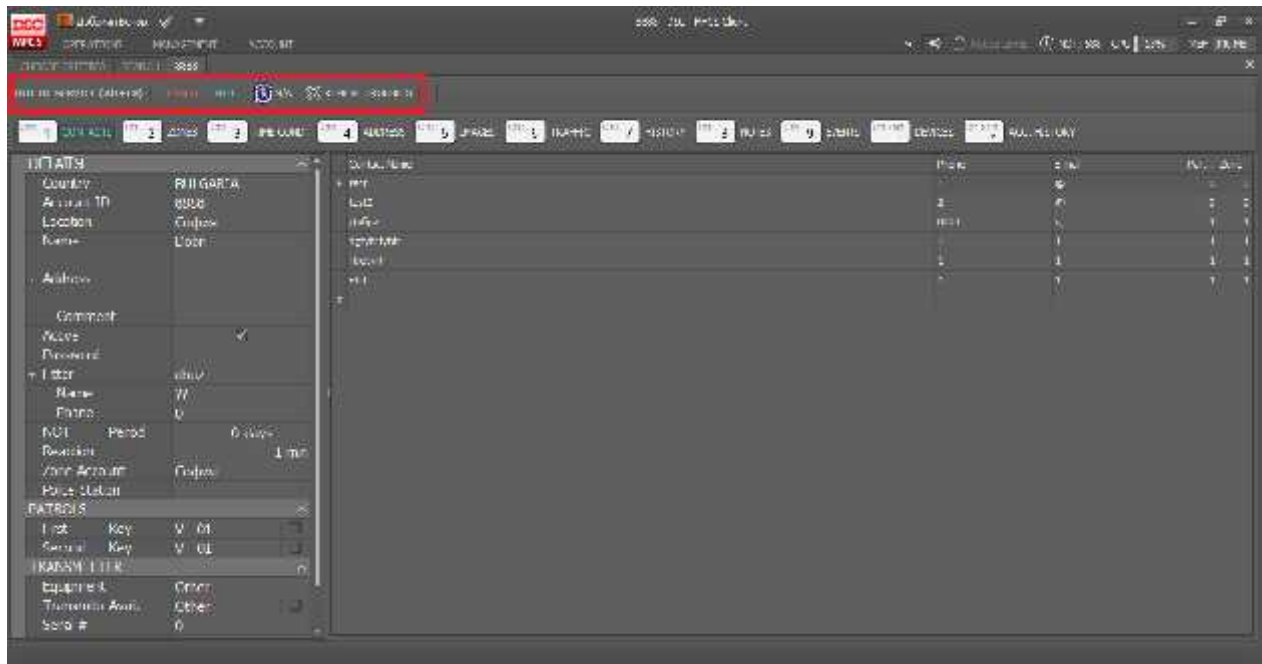

16.

/
( ) , ( )
( )
F11,
„Completed Successfully!“

Out of Service,

.. (17).

NOT,

Remove Troubles,

trouble

17.